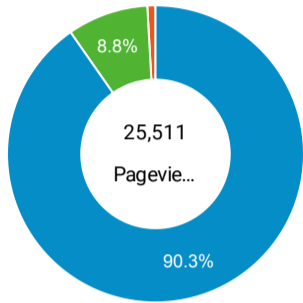

Traffic Snapshot

Jul 1, 2023 - Jul 31, 2023

All Users
100.00% Sessions

Total pageviews

25,511
% of Total: 100.00% (25,511)

Traffic Source

organic direct referral email

Where do my readers live? - Top 10

Country	Users	Pages / Session
United States	7,586	1.11
India	3,795	1.12
United Kingdom	1,410	1.07
Canada	1,008	1.10
Australia	654	1.08
Pakistan	403	1.17
Philippines	354	1.22
Bangladesh	350	1.17
Malaysia	304	1.04
Germany	288	1.34

Avg. Time on Page (HH:MM:SS)

00:05:04
Avg for View: 00:05:04 (0.00%)

Users by Device Category

Device Category	Users
mobile	13,628
desktop	7,077
tablet	272