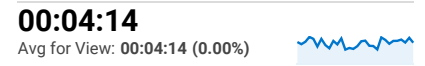

Avg. Time on Page (HH:MM:SS)

Users by Device Category

Device Category	Users
mobile	19,737
desktop	12,497
tablet	585