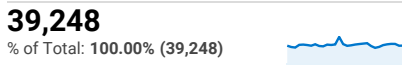

Traffic Snapshot

Apr 1, 2022 - Apr 30, 2022

All Users
100.00% Sessions

Total pageviews

Traffic Source

organic direct referral
email

Where do my readers live? - Top 10

Country	Users	Pages / Session
United States	12,767	1.11
India	4,288	1.11
United Kingdom	2,239	1.10
Canada	1,643	1.09
Australia	882	1.09
Germany	805	1.19
Philippines	771	1.10
Malaysia	550	1.12
Pakistan	444	1.17
Singapore	388	1.18