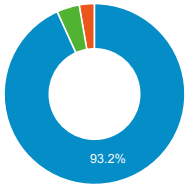

Traffic Snapshot

Apr 1, 2022 - Apr 30, 2022

All Users
100.00% Sessions

Total pageviews

Traffic Source

organic direct referral
email

Where do my readers live? - Top 10

Country	Users	Pages / Session
United States	12,767	1.11
India	4,288	1.11
United Kingdom	2,239	1.10
Canada	1,643	1.09
Australia	882	1.09
Germany	805	1.19
Philippines	771	1.10
Malaysia	550	1.12
Pakistan	444	1.17
Singapore	388	1.18

Avg. Time on Page (HH:MM:SS)

Users by Device Category

Device Category	Users
mobile	19,737
desktop	12,497
tablet	585